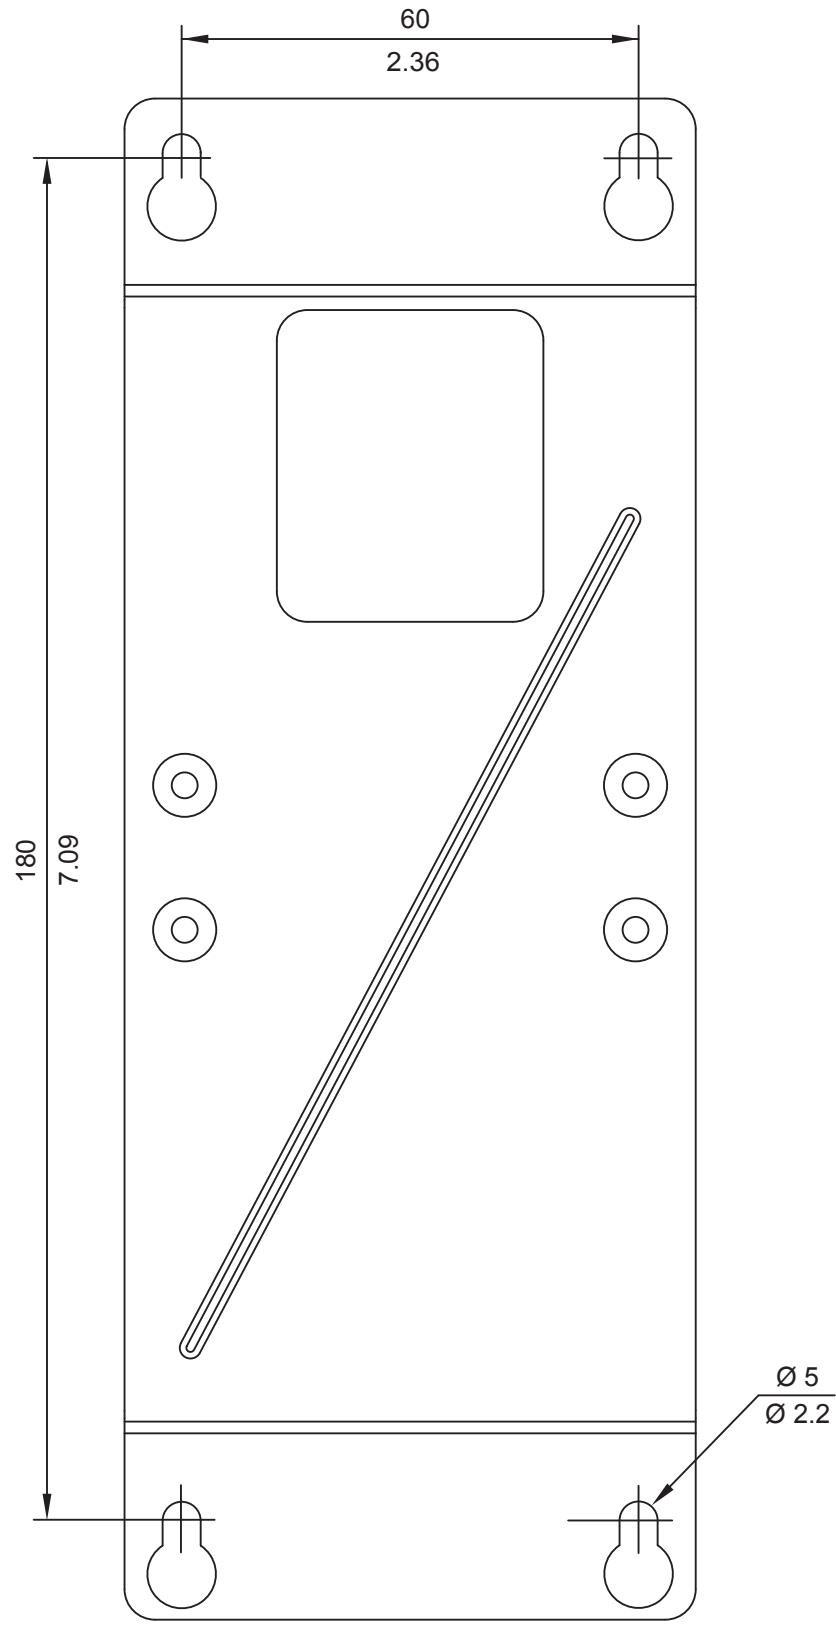

■ Drilling Template for Wall Mounting Plate

mm
inch

■ Bohrschablone für Wandmontageplatte