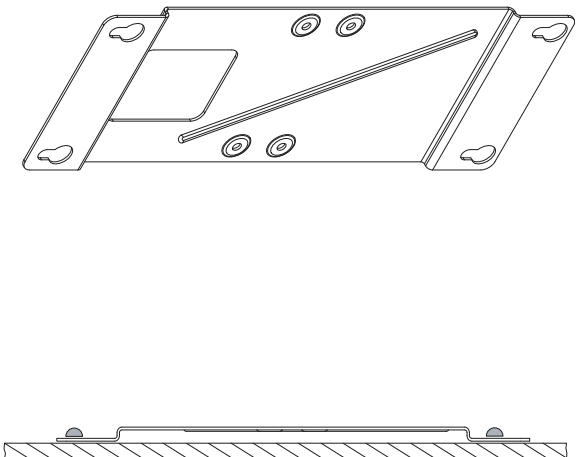

## Montagehinweis

### Wandmontageplatte für Schraubmontage

Die Wandmontageplatte eignet sich zur Montage folgender Geräte:

- ▶ RSP20/25/30/35
- ▶ RSPL20/30
- ▶ RSPS20/25
- ▶ EAGLE20/30

Bestellnummer: 942 114-001

Order number: 942 114-001

- The wall mounting plate is suitable for the following devices:
- ▶ RSP20/25/30/35
  - ▶ RSPL20/30
  - ▶ RSPS20/25
  - ▶ EAGLE20/30