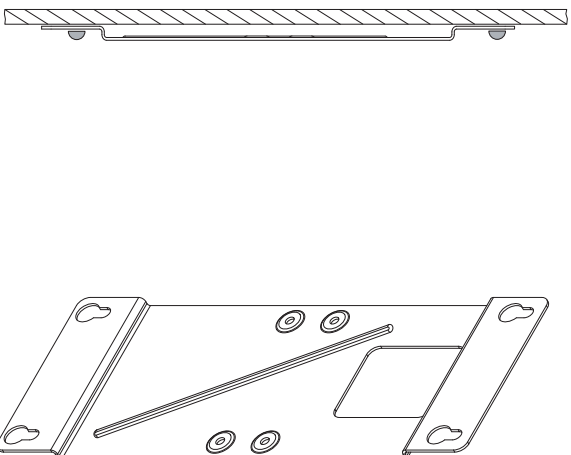

### Wandmontageplatte für Schraubmontage

Die Wandmontageplatte eignet sich zur Montage folgender Geräte:

- ▶ RSP20/25/30/35
- ▶ RSPL20/30
- ▶ RSPS20/25
- ▶ EAGLE20/30

Bestellnummer: 942 114-001

Order number: 942 114-001

- The wall mounting plate is suitable for the following devices:
- ▶ RSP20/25/30/35
  - ▶ RSPL20/30
  - ▶ RSPS20/25
  - ▶ EAGLE20/30